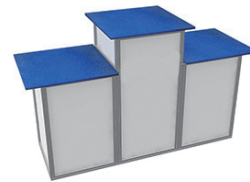

RENTAL CATALOGUE

www.thefirstpro.co.kr

The First

1M 전시테이블
1020x600x750
₩35,000

1.5M 전시테이블
1530x600x750
₩50,000

1M 전시테이블2단
1020x600x1000
·1단-1020x600x750
·2단-1020x300x250
₩45,000

1.5M 전시테이블2단
1530x600x1000
·1단-1530x600x750
·2단-1530x300x250
₩70,000

1M 전시테이블3단
1020x600x1000
·1단-1020x300x500
·2단-1020x600x750
·3단-1020x300x250
₩60,000

TV스탠드
510x510x1000
₩40,000

큐브진열대(대, 중, 소)
·대-520x520x750
·중-520x520x500
·소-520x520x300
₩25,000 (각)

3단 올림픽진열대
·중앙-560x560x1000
·좌, 우-560x560x750
₩80,000